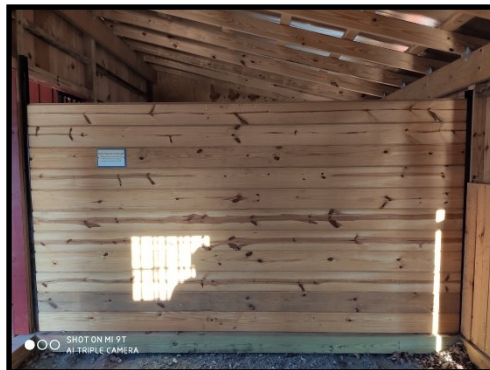

36x24 High Country Barn

- 4) 12x12 stalls, tack rooms, or open areas - your choice of layout
- 12x24 Center aisle & 36x24 Loft
- Painted siding and trim
- FREE 20" Cupola
- **We deliver nationwide!** Listed price includes delivery and installation within 50 miles of Tryon, NC. **Call for details!**

Carolina Storage Solutions

www.DeliveredBarnsAndSheds.com
877-305-4277

Carolina Storage Solutions - OPTIONS - www.DeliveredBarnsAndSheds.com

28"x24" Standard Window
Slides horizontally

24"x36" Aluminum Window
Single-hung/Screened

28"x48" Single-Hung Wood Sash Window

36"x24" Drop Vent - Closed -

36"x24" Drop Vent - Open -

Gable Vent

20" Cupola w/ Horse Weathervane

4'x7' Dutch Door

36"x80" Wood Service Door

4'x7' Dutch Door w/ Window

Interior view of tack room

Interior view of 28"x24" standard window w/ metal grill

Service Door With Tempered Glass

PERSONALIZE

Chew guard in stall

Removable partition wall

3' Wall mounted hayrack w/ feed hole in grill