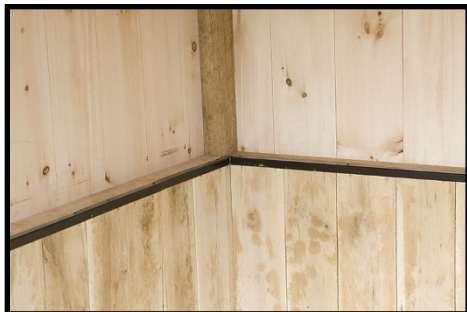

Interior view of tack room

Interior view of 28"x24" standard window w/ metal grill

Service Door With Tempered Glass

PERSONALIZE

Chew guard in stall

Removable partition wall

3' Wall mounted hayrack w/ feed hole in grill