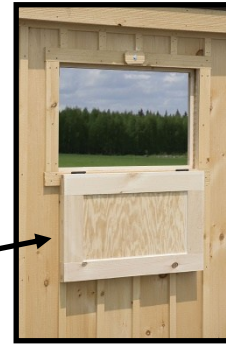

Carolina Storage Solutions

www.DeliveredBarnsAndSheds.com
877-305-4277

Carolina Storage Solutions - OPTIONS - www.DeliveredBarnsAndSheds.com

28"x24" Standard Window
Slides horizontally

24"x36" Aluminum Window
Single-hung/Screened

28"x48" Single-Hung Wood Sash Window

36"x24" Drop Vent - Closed -

36"x24" Drop Vent - Open -

Gable Vent

20" Cupola w/ Horse Weathervane

4'x7' Dutch Door

36"x80" Wood Service Door

4'x7' Dutch Door w/ Window

Interior view of tack room

Interior view of 28"x24" standard window w/ metal grill

Service Door With Tempered Glass

PERSONALIZE

Chew guard in stall

Removable partition wall

3' Wall mounted hayrack w/ feed hole in grill