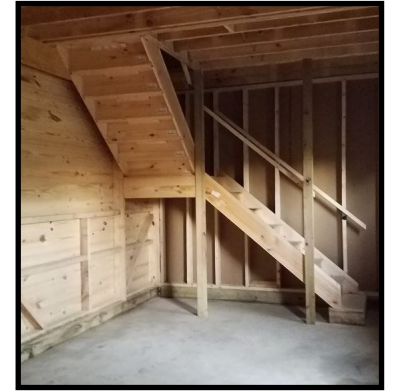

\$126,700.00

We deliver our barns nationwide! Call 877-305-4277

STANDARD FEATURES

- **MODULAR** - comes in two pieces with the roof built on site
- Accelerated onsite installation time
- 6x6 Pressure treated base rail
- Rough sawn oak framing
- Rough sawn pine board & batten siding
- SYP T&G stall fronts w/ grills
- Set of sliding doors in each end of aisle
- One sliding stall door and window per stall
- 4' Oak kick boards in stalls
- Full loft with 36" L-Shape stairs to loft
- One window & one service door in loft
- Architectural shingles - 30 year warranty
- No stain or paint on exterior (optional)
- FREE Preliminary drawings
- **8/12 Roof Pitch**

Carolina Storage Solutions

www.DeliveredBarnsAndSheds.com
877-305-4277

Carolina Storage Solutions - OPTIONS - www.DeliveredBarnsAndSheds.com

28"x24" Standard Window
Slides horizontally

24"x36" Aluminum Window
Single-hung/Screened

28"x48" Single-Hung Wood Sash Window

36"x24" Drop Vent - Closed -

36"x24" Drop Vent - Open -

Gable Vent

20" Cupola w/ Horse Weathervane

4'x7' Dutch Door

36"x80" Wood Service Door

4'x7' Dutch Door w/ Window

CUSTOMIZE

SYP Kickboard - Floor to ceiling

Tempered Glass In Aisle Doors

Transom Windows in Aisle Doors

Sliding stall door w/ yoke in door

L-Shape Stairs To Loft

Single Sliding Door Above Center Aisle

Double Sliding Doors Above Center Aisle