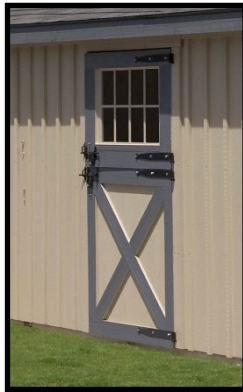

Carolina Storage Solutions

www.DeliveredBarnsAndSheds.com
877-305-4277

Carolina Storage Solutions - OPTIONS - www.DeliveredBarnsAndSheds.com

28"x24" Standard Window
Slides horizontally

24"x36" Aluminum Window
Single-hung/Screened

28"x48" Single-Hung Wood Sash Window

36"x24" Drop Vent - Closed -

36"x24" Drop Vent - Open -

Gable Vent

20" Cupola w/ Horse Weathervane

4'x7' Dutch Door

36"x80" Wood Service Door

4'x7' Dutch Door w/ Window

Interior view of tack room

Interior view of 28"x24" standard window w/ metal grill

Service Door With Tempered Glass

PERSONALIZE

Chew guard in stall

Removable partition wall

3' Wall mounted hayrack w/ feed hole in grill