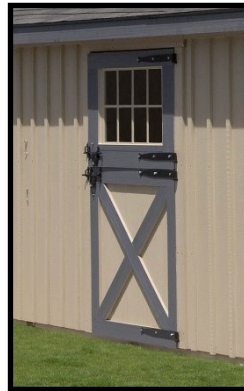

# Carolina Storage Solutions - OPTIONS - [www.DeliveredBarnsAndSheds.com](http://www.DeliveredBarnsAndSheds.com)

28"x24" Standard Window  
Slides horizontally

24"x36" Aluminum Window  
Single-hung/Screened

28"x48" Single-Hung Wood Sash Window

36"x24" Drop Vent - Closed -

36"x24" Drop Vent - Open -

Gable Vent

20" Cupola w/ Horse Weathervane

4'x7' Dutch Door

36"x80" Wood Service Door

4'x7' Dutch Door w/ Window