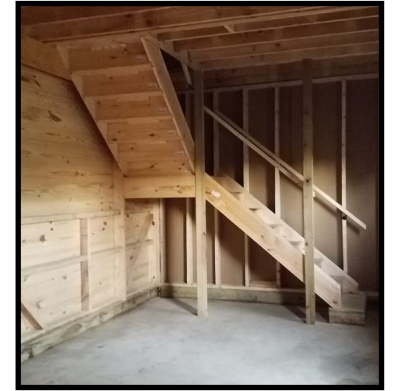

## STANDARD FEATURES

- **MODULAR** - comes in three pieces
- Accelerated onsite installation time
- 6x6 Pressure treated base rail
- Rough sawn oak framing
- Rough sawn pine board & batten siding
- SYP T&G stall fronts w/ grills
- Set of sliding doors in each end of aisle
- 1) sliding stall door and window per stall
- 4' Oak kick boards in stalls
- Loft above aisle with powder-coated ladder to loft
- One window per stall in loft and one service door in loft
- Architectural shingles - 30 year warranty
- No stain or paint on exterior (optional)
- Free preliminary drawings of your barn!

# Carolina Storage Solutions - OPTIONS - [www.DeliveredBarnsAndSheds.com](http://www.DeliveredBarnsAndSheds.com)

28"x24" Standard Window  
Slides horizontally

24"x36" Aluminum Window  
Single-hung/Screened

## CUSTOMIZE

SYP Kickboard - Floor to ceiling

Tempered Glass In Aisle Doors

Transom Windows in Aisle Doors

Sliding stall door w/ yoke in door

L-Shape Stairs To Loft

Single Sliding Door Above Center Aisle

Double Sliding Doors Above Center Aisle