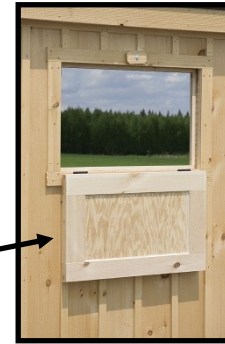

# Carolina Storage Solutions - OPTIONS - [www.DeliveredBarnsAndSheds.com](http://www.DeliveredBarnsAndSheds.com)

28"x24" Standard Window  
Slides horizontally

24"x36" Aluminum Window  
Single-hung/Screened

28"x48" Single-Hung Wood Sash Window

36"x24" Drop Vent - Closed -

36"x24" Drop Vent - Open -

Gable Vent

20" Cupola w/ Horse Weathervane

4'x7' Dutch Door

36"x80" Wood Service Door

4'x7' Dutch Door w/ Window