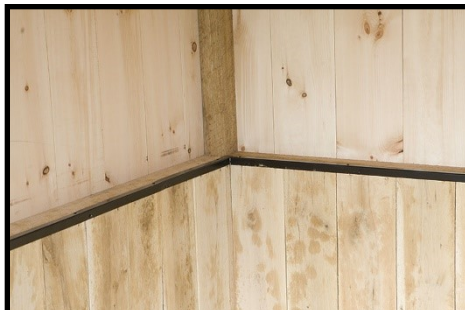

PERSONALIZE

Chew guard in stall