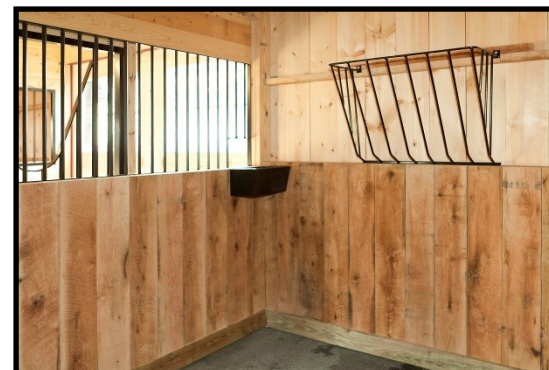

# Carolina Storage Solutions - OPTIONS - [www.DeliveredBarnsAndSheds.com](http://www.DeliveredBarnsAndSheds.com)

28"x24" Standard Window  
Slides horizontally

24"x36" Aluminum Window  
Single-hung/Screened

Interior view of tack room

Interior view of 28"x24" standard window w/ metal grill

Service Door With Tempered Glass

## PERSONALIZE

Chew guard in stall

Removable partition wall

3' Wall mounted hayrack w/ feed hole in grill