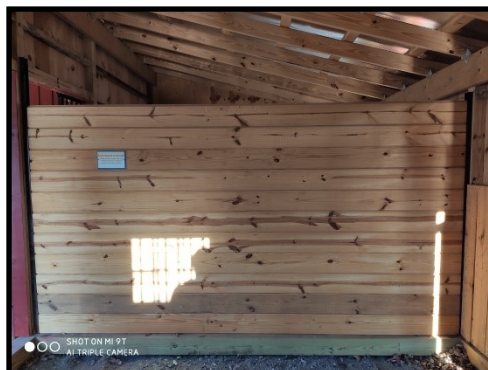

# Carolina Storage Solutions - OPTIONS - [www.DeliveredBarnsAndSheds.com](http://www.DeliveredBarnsAndSheds.com)

28"x24" Standard Window  
Slides horizontally

24"x36" Aluminum Window  
Single-hung/Screened

28"x48" Single-Hung Wood Sash Window

36"x24" Drop Vent - Closed -

36"x24" Drop Vent - Open -

Gable Vent

20" Cupola w/ Horse Weathervane

4'x7' Dutch Door

36"x80" Wood Service Door

4'x7' Dutch Door w/ Window

Interior view of tack room

Interior view of 28"x24" standard window w/ metal grill

Service Door With Tempered Glass

## PERSONALIZE

Chew guard in stall

Removable partition wall

3' Wall mounted hayrack w/ feed hole in grill