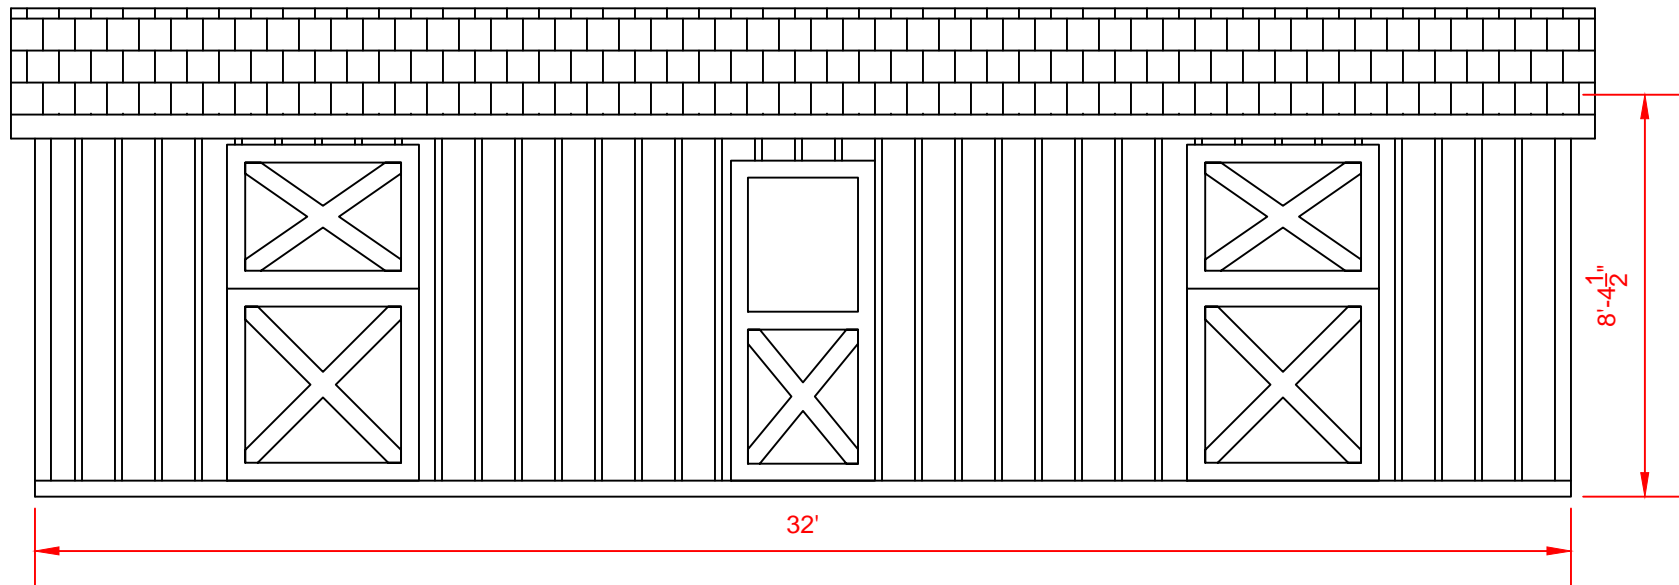

10x32 Shed Row Barn

STORAGE BARNs * HORSE BARNs * CARPORTS * GARAGES
2327 Asheville Hwy. - Hendersonville, NC 28791
828-692-8200 www.DeliveredBarnsAndSheds.com

Carolina Storage Solutions

STORAGE BARNS * HORSE BARNS * CARPORTS * GARAGES

2327 Asheville Hwy. - Hendersonville, NC 28791
828-692-8200 www.DeliveredBarnsAndSheds.com

4
A.1

LEFT ELEVATION

Scale: 1/2" = 1'-0"

2327 Asheville Hwy. - Hendersonville, NC 28791
828-692-8200 www.DeliveredBarnsAndSheds.com

5 REAR ELEVATION
A.1 Scale: $\frac{1}{4}'' = 1'-0''$

3
A.1

RIGHT ELEVATION

Scale: 1/2" = 1'-0"

Front
Elevation

Symbol Legend

- (W) = 28"x24" Slider Window
- (DD) = 4'x7' Dutch Door
- (SD) = 36"x80" Service Door