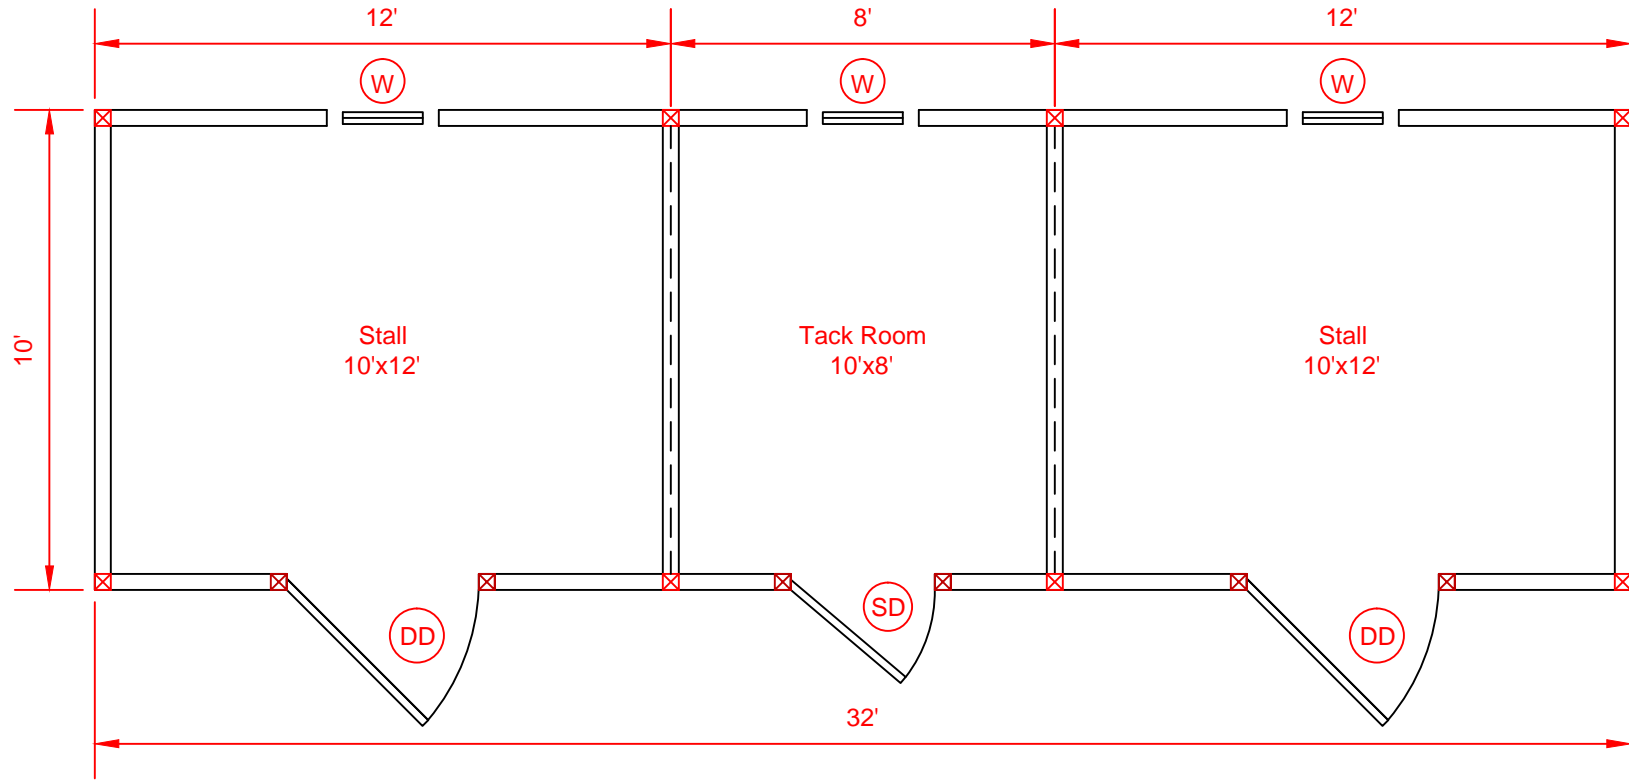

2327 Asheville Hwy. - Hendersonville, NC 28791
828-692-8200 www.DeliveredBarnsAndSheds.com

4
A.1

LEFT ELEVATION

Scale: 1/2" = 1'-0"

2327 Asheville Hwy. - Hendersonville, NC 28791
828-692-8200 www.DeliveredBarnsAndSheds.com

5 REAR ELEVATION
A.1 Scale: $\frac{1}{4}'' = 1'-0''$

3
A.1

RIGHT ELEVATION

Scale: 1/2" = 1'-0"

Front
Elevation

Symbol Legend

- (W) = 28"x24" Slider Window
- (DD) = 4'x7' Dutch Door
- (SD) = 36"x80" Service Door