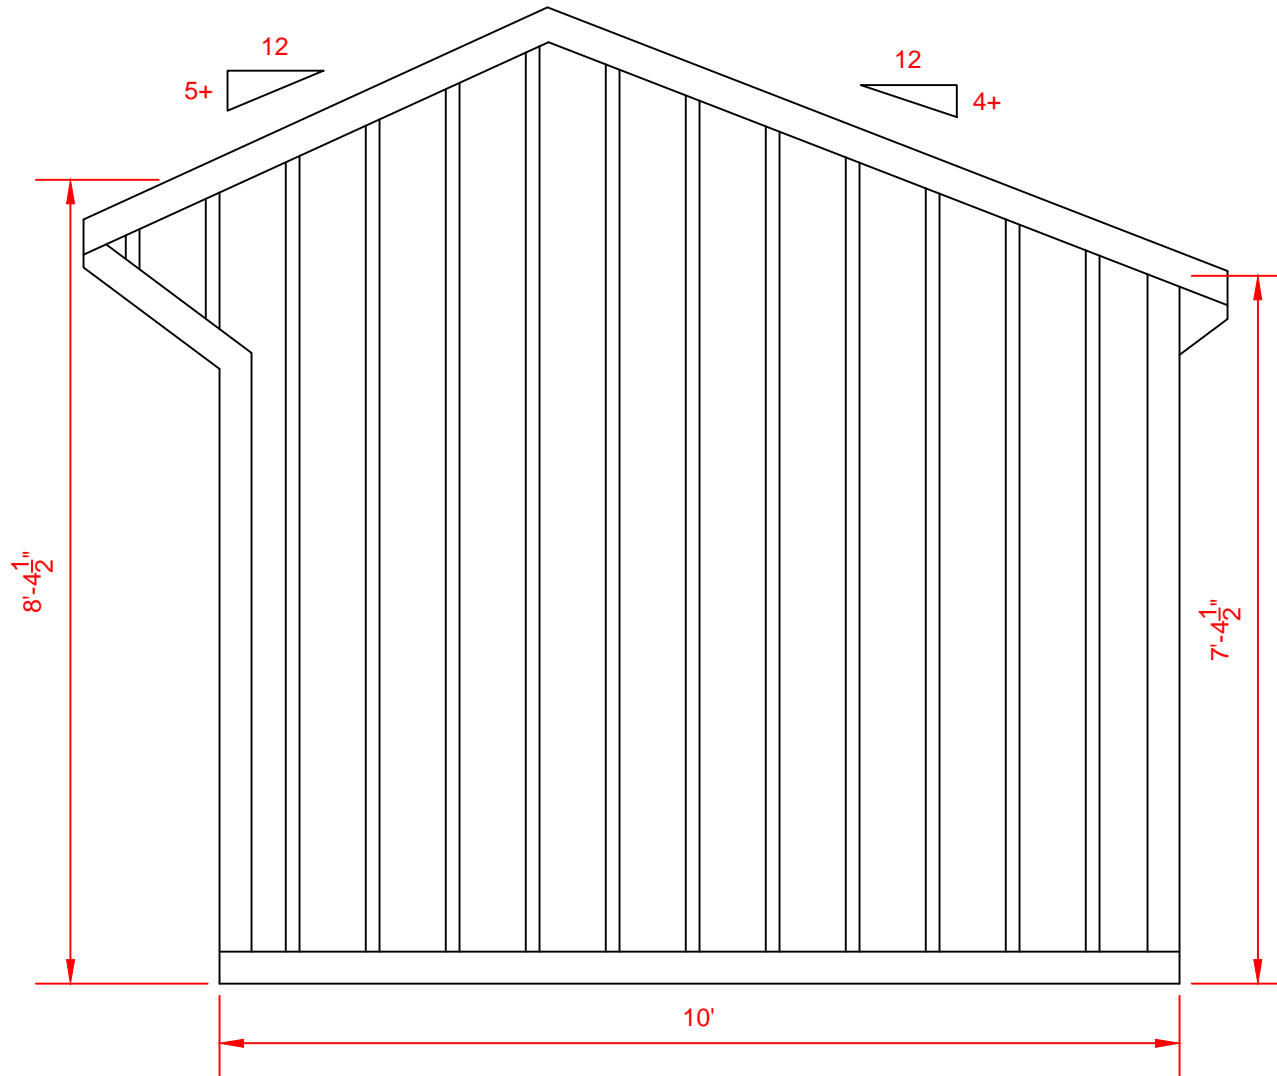

2327 Asheville Hwy. - Hendersonville, NC 28791
828-692-8200 www.DeliveredBarnsAndSheds.com

4
A.1

LEFT ELEVATION

Scale: 1/2" = 1'-0"

2327 Asheville Hwy. - Hendersonville, NC 28791
828-692-8200 www.DeliveredBarnsAndSheds.com

5 REAR ELEVATION
A.1 Scale: $\frac{1}{4}'' = 1'-0''$

3
A.1

RIGHT ELEVATION

Scale: 1/2" = 1'-0"

Front
Elevation

Symbol Legend

- (W) = 28"x24" Slider Window
- (DD) = 4'x7' Dutch Door
- (SD) = 36"x80" Service Door