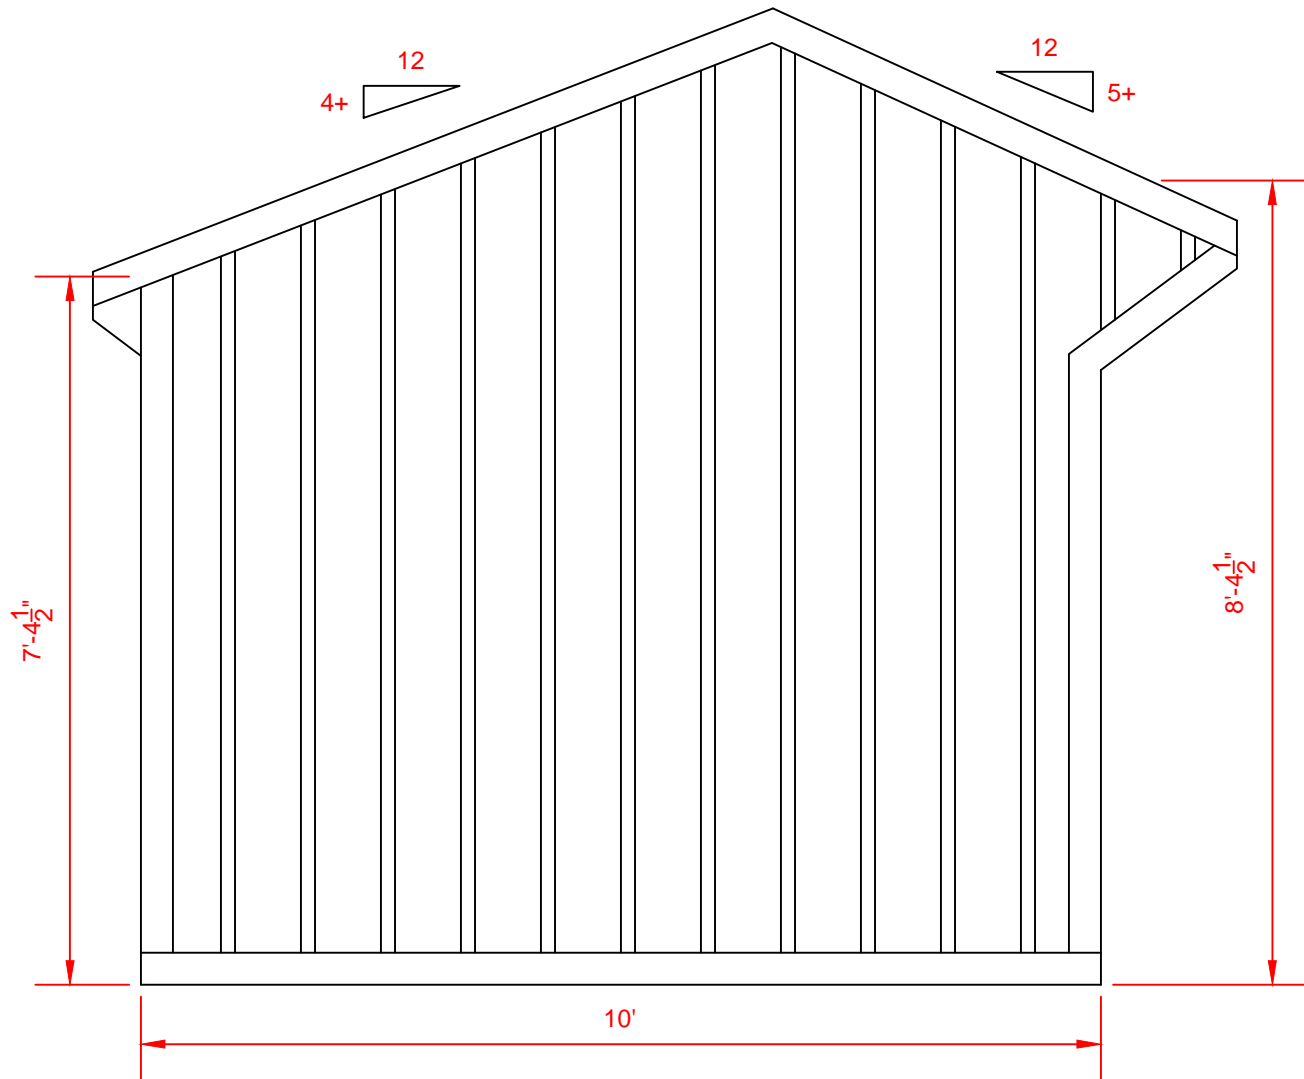

10x32 Shed Row Barn

STORAGE BARNs * HORSE BARNs * CARPORTS * GARAGES
2327 Asheville Hwy. - Hendersonville, NC 28791
828-692-8200 www.DeliveredBarnsAndSheds.com

Carolina Storage Solutions

STORAGE BARNS * HORSE BARNS * CARPORTS * GARAGES

2327 Asheville Hwy. - Hendersonville, NC 28791
828-692-8200 www.DeliveredBarnsAndSheds.com

4
A.1

LEFT ELEVATION

Scale: 1/2" = 1'-0"

2327 Asheville Hwy. - Hendersonville, NC 28791
828-692-8200 www.DeliveredBarnsAndSheds.com

5 REAR ELEVATION
A.1 Scale: $\frac{1}{4}'' = 1'-0''$

3
A.1

RIGHT ELEVATION

Scale: 1/2" = 1'-0"

Front
Elevation

Symbol Legend

- (W) = 28"x24" Slider Window
- (DD) = 4'x7' Dutch Door
- (SD) = 36"x80" Service Door