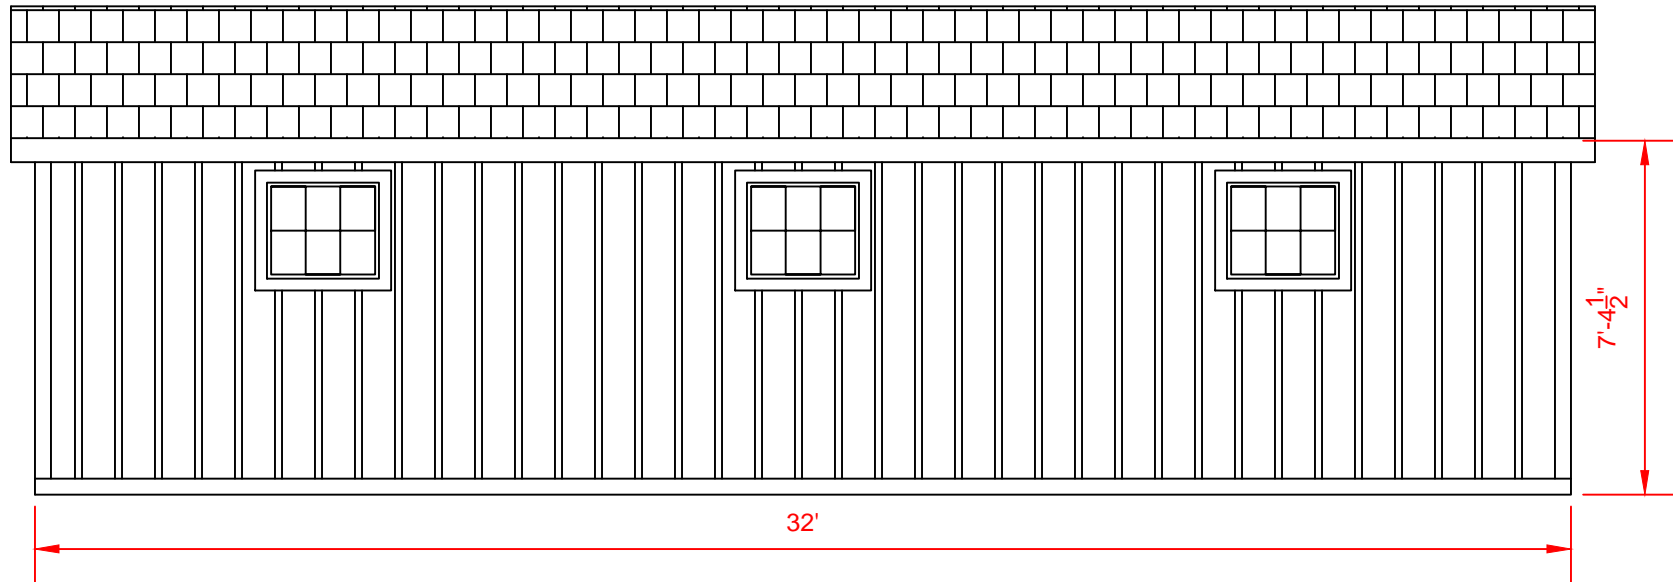

2327 Asheville Hwy. - Hendersonville, NC 28791
828-692-8200 www.DeliveredBarnsAndSheds.com

4
A.1

LEFT ELEVATION

Scale: 1/2" = 1'-0"

2327 Asheville Hwy. - Hendersonville, NC 28791
828-692-8200 www.DeliveredBarnsAndSheds.com

5 REAR ELEVATION
A.1 Scale: $\frac{1}{4}'' = 1'-0''$

3
A.1

RIGHT ELEVATION

Scale: 1/2" = 1'-0"

Front
Elevation

Symbol Legend

- (W) = 28"x24" Slider Window
- (DD) = 4'x7' Dutch Door
- (SD) = 36"x80" Service Door