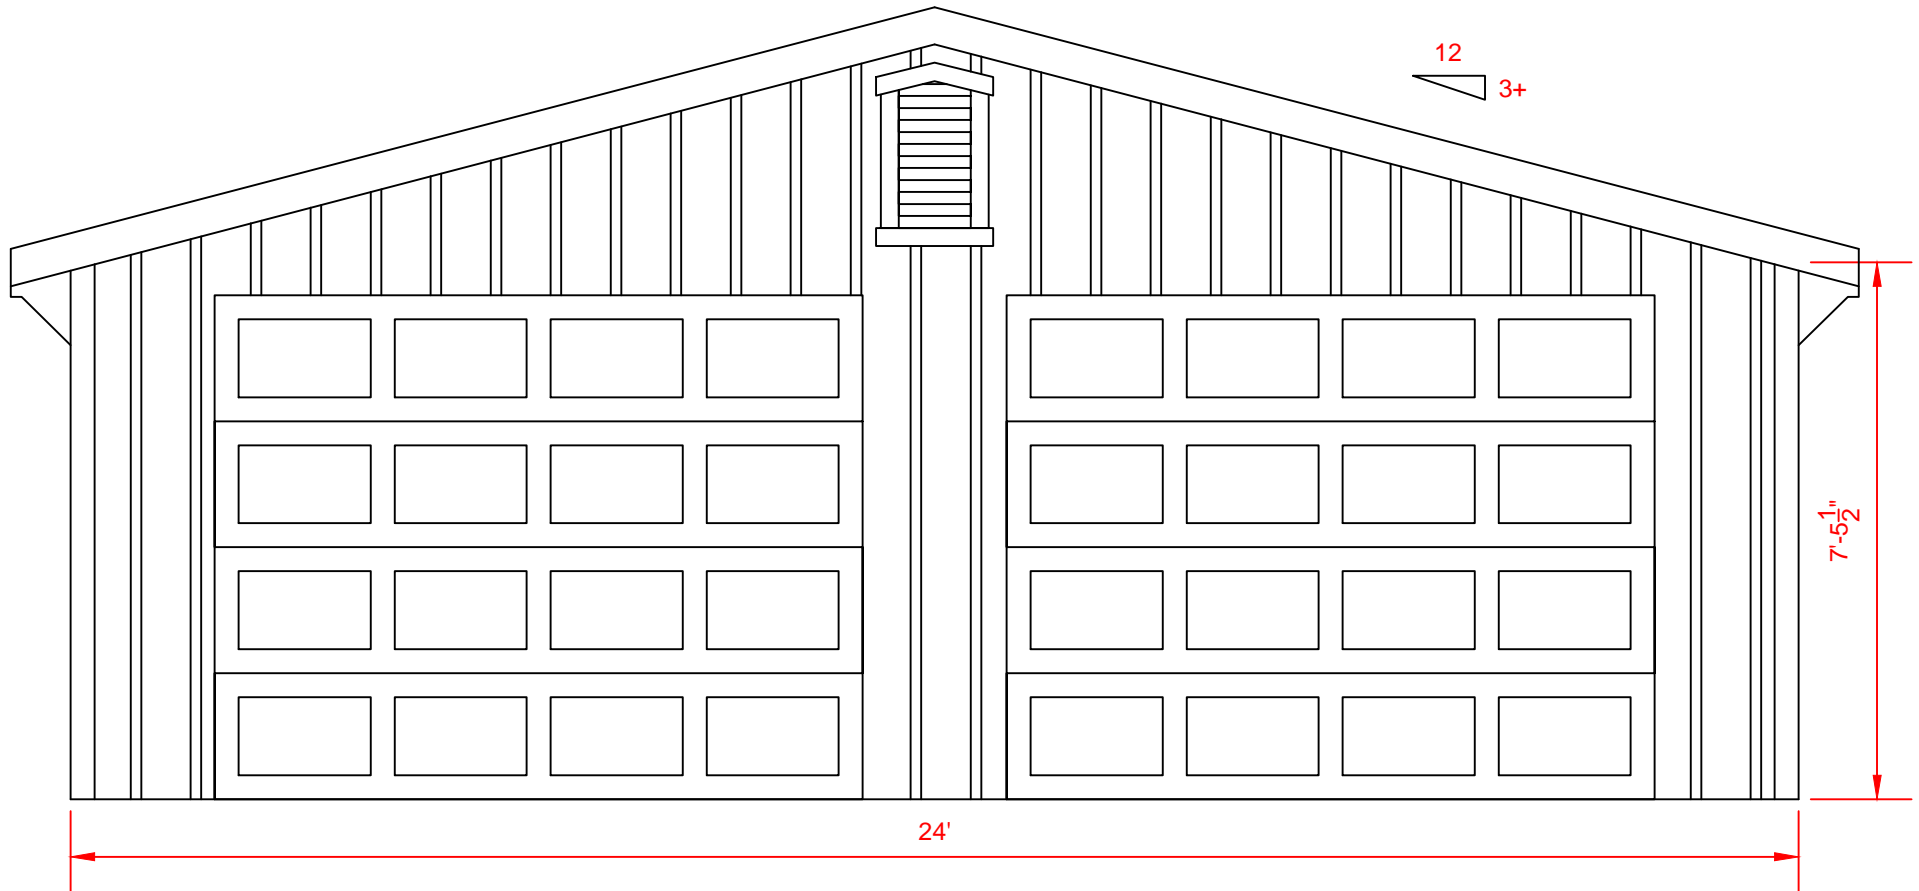

# 24x28 Board & Batten Modular Garage

**Carolina Storage Solutions**  
LLC  
STORAGE BARNs \* HORSE BARNs \* CARPORTS \* GARAGES  
2327 Asheville Hwy. - Hendersonville, NC 28791  
828-692-8200 www.DeliveredBarnsAndSheds.com

2  
A.1 FRONT ELEVATION  
Scale:  $\frac{3}{8}$ " = 1'-0"

**Carolina Storage Solutions**  
LLC

STORAGE BARNs \* HORSE BARNs \* CARPORTS \* GARAGES

2327 Asheville Hwy. - Hendersonville, NC 28791  
828-692-8200 www.DeliveredBarnsAndSheds.com

4  
A.1

LEFT ELEVATION

Scale:  $\frac{1}{4}'' = 1'-0''$

Symbol Legend

- (W) = 24"x27" Single-Hung Window
- (D1) = 9'x7' Overhead Garage Door
- (D2) = 36"x80" Service Door

Front Elevation

1  
A.1 FLOOR PLAN  
Scale: 3/16" = 1'-0"

**Carolina Storage Solutions**  
LLC  
 STORAGE BARNs • HORSE BARNs • CARPORTs • GARAGES