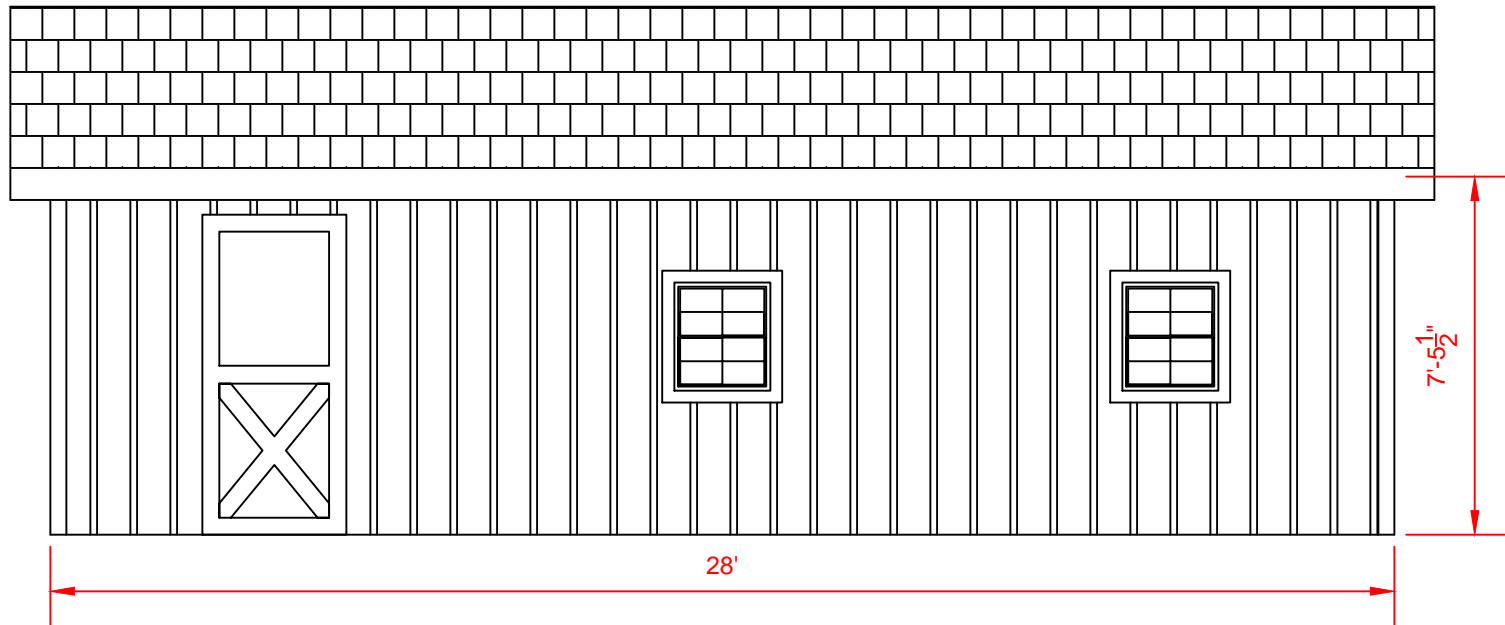

# Carolina Storage Solutions LLC

STORAGE BARNs \* HORSE BARNs \* CARPORTS \* GARAGES

2327 Asheville Hwy. - Hendersonville, NC 28791  
828-692-8200 www.DeliveredBarnsAndSheds.com

5 REAR ELEVATION  
A.1 Scale:  $\frac{3}{8}$ " = 1'-0"

**Carolina Storage Solutions**  
LLC

STORAGE BARNs \* HORSE BARNs \* CARPORTS \* GARAGES

2327 Asheville Hwy. - Hendersonville, NC 28791  
828-692-8200 www.DeliveredBarnsAndSheds.com

3

A.1

RIGHT ELEVATION

Scale:  $\frac{1}{4}'' = 1'-0''$

Symbol Legend

- (W) = 24"x27" Single-Hung Window
- (D1) = 9'x7' Overhead Garage Door
- (D2) = 36"x80" Service Door

Front Elevation

1  
A.1 FLOOR PLAN  
Scale: 3/16" = 1'-0"

**Carolina Storage Solutions**  
LLC  
 STORAGE BARNs • HORSE BARNs • CARPORTs • GARAGES