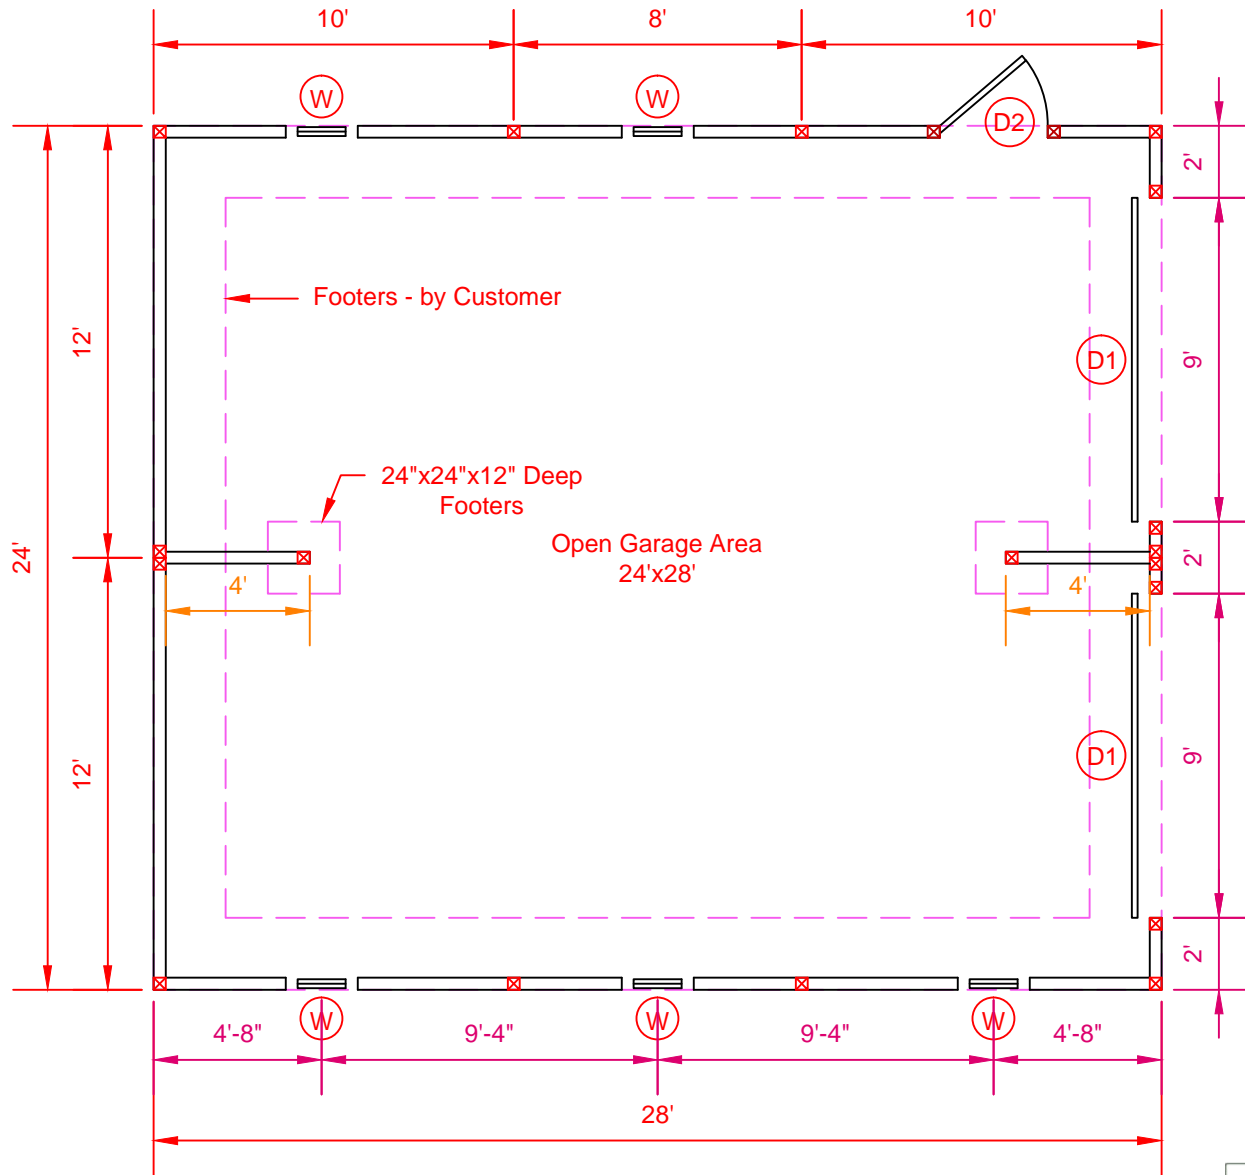

**Carolina Storage Solutions**  
LLC

STORAGE BARNs \* HORSE BARNs \* CARPORTS \* GARAGES

2327 Asheville Hwy. - Hendersonville, NC 28791  
828-692-8200 www.DeliveredBarnsAndSheds.com

3

A.1

RIGHT ELEVATION

Scale:  $\frac{1}{4}'' = 1'-0''$

Symbol Legend

- (W) = 24"x27" Single-Hung Window
- (D1) = 9'x7' Overhead Garage Door
- (D2) = 36"x80" Service Door

Front Elevation

1  
A.1 FLOOR PLAN  
Scale: 3/16" = 1'-0"

**Carolina Storage Solutions**  
LLC  
 STORAGE BARNs • HORSE BARNs • CARPORTs • GARAGES