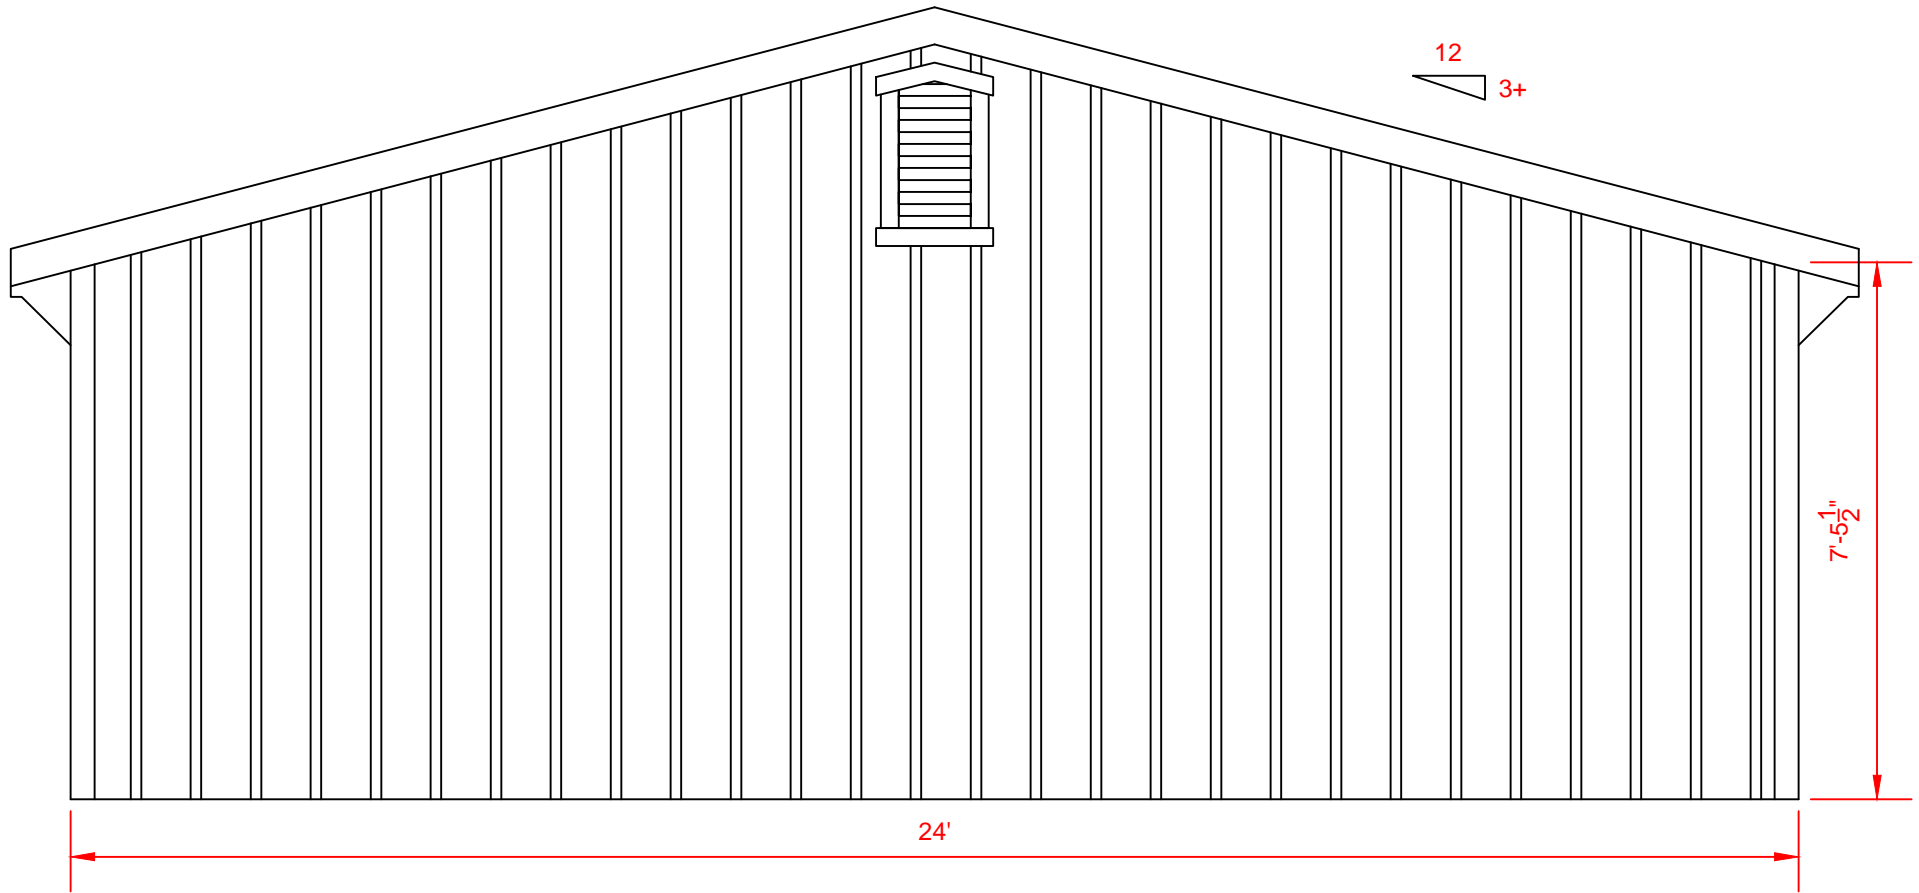

2  
A.1 FRONT ELEVATION  
Scale:  $\frac{3}{8}$ " = 1'-0"

**Carolina Storage Solutions**  
LLC

STORAGE BARNs \* HORSE BARNs \* CARPORTS \* GARAGES

2327 Asheville Hwy. - Hendersonville, NC 28791  
828-692-8200 www.DeliveredBarnsAndSheds.com

4  
A.1

LEFT ELEVATION

Scale:  $\frac{1}{4}'' = 1'-0''$

# Carolina Storage Solutions LLC

STORAGE BARNs \* HORSE BARNs \* CARPORTS \* GARAGES

2327 Asheville Hwy. - Hendersonville, NC 28791  
828-692-8200 www.DeliveredBarnsAndSheds.com

5 REAR ELEVATION  
A.1 Scale:  $\frac{3}{8}$ " = 1'-0"

Symbol Legend

- (W) = 24"x27" Single-Hung Window
- (D1) = 9'x7' Overhead Garage Door
- (D2) = 36"x80" Service Door

Front Elevation

1  
A.1 FLOOR PLAN  
Scale: 3/16" = 1'-0"

**Carolina Storage Solutions**  
LLC  
 STORAGE BARNs • HORSE BARNs • CARPORTs • GARAGES