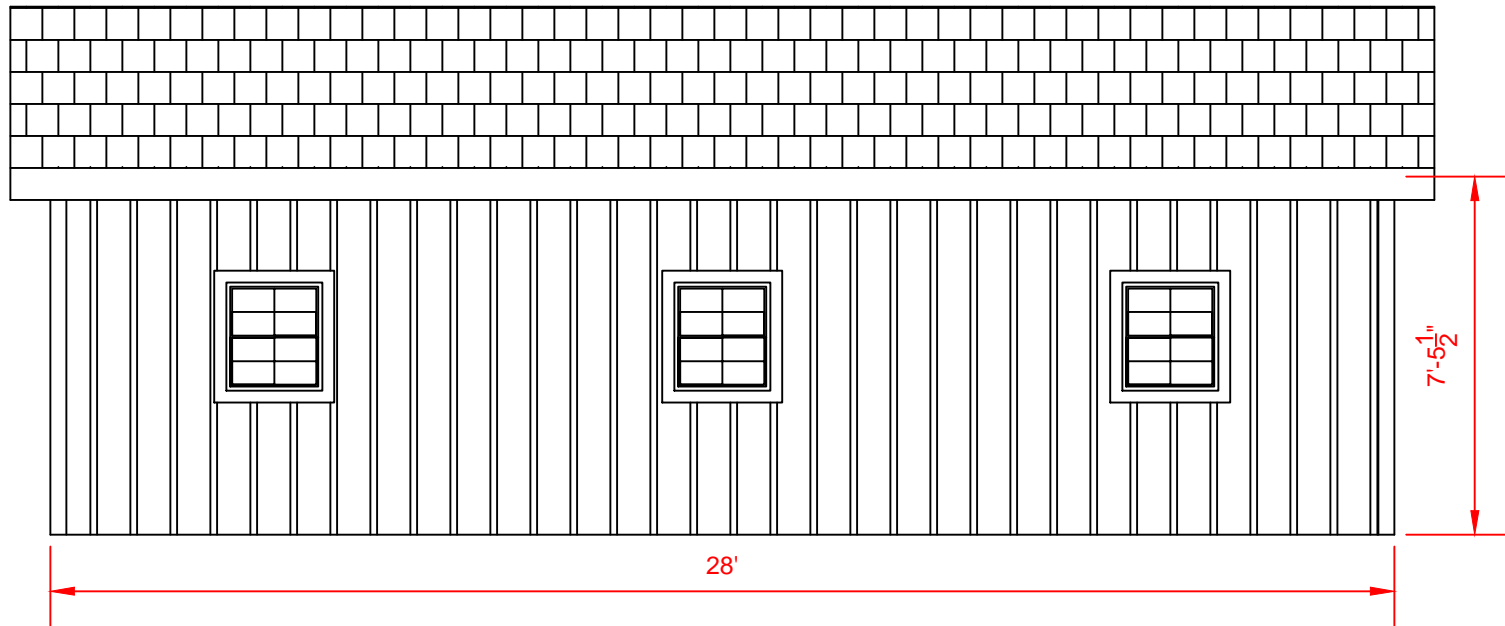

# 24x28 Board & Batten Modular Garage

**Carolina Storage Solutions**  
LLC  
STORAGE BARNs \* HORSE BARNs \* CARPORTS \* GARAGES  
2327 Asheville Hwy. - Hendersonville, NC 28791  
828-692-8200 www.DeliveredBarnsAndSheds.com

2  
A.1 FRONT ELEVATION  
Scale:  $\frac{3}{8}$ " = 1'-0"

**Carolina Storage Solutions**  
LLC

STORAGE BARNs \* HORSE BARNs \* CARPORTS \* GARAGES

2327 Asheville Hwy. - Hendersonville, NC 28791  
828-692-8200 www.DeliveredBarnsAndSheds.com

4  
A.1

LEFT ELEVATION

Scale:  $\frac{1}{4}'' = 1'-0''$

Symbol Legend

- (W) = 24"x27" Single-Hung Window
- (D1) = 9'x7' Overhead Garage Door
- (D2) = 36"x80" Service Door

Front Elevation

1  
A.1 FLOOR PLAN  
Scale: 3/16" = 1'-0"

**Carolina Storage Solutions**  
LLC  
 STORAGE BARNs • HORSE BARNs • CARPORTs • GARAGES