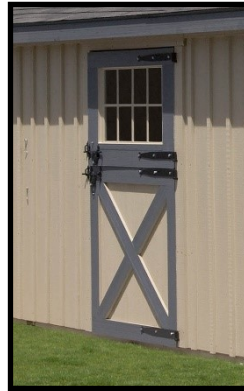

Carolina Storage Solutions

www.DeliveredBarnsAndSheds.com
877-305-4277

Carolina Storage Solutions - OPTIONS - www.DeliveredBarnsAndSheds.com

28"x24" Standard Window
Slides horizontally

24"x36" Aluminum Window
Single-hung/Screened

28"x48" Single-Hung Wood Sash Window

36"x24" Drop Vent - Closed -

36"x24" Drop Vent - Open -

Gable Vent

20" Cupola w/ Horse Weathervane

4'x7' Dutch Door

36"x80" Wood Service Door

4'x7' Dutch Door w/ Window

Interior view of tack room

Interior view of 28"x24" standard window w/ metal grill

Service Door With Tempered Glass

PERSONALIZE

Chew guard in stall

Removable partition wall

3' Wall mounted hayrack w/ feed hole in grill