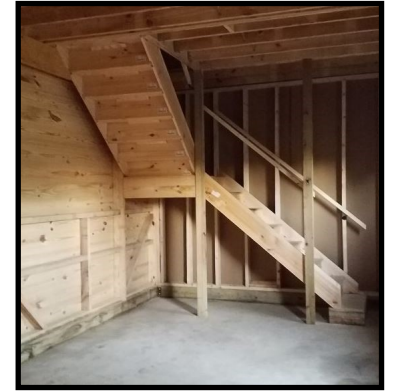

\$115,830.00

We deliver our barns nationwide! Call 877-305-4277

STANDARD FEATURES

- **MODULAR** - comes in two pieces with the roof built on site
- Accelerated onsite installation time
- 6x6 Pressure treated base rail
- Rough sawn oak framing
- Rough sawn pine board & batten siding
- SYP T&G stall fronts w/ grills
- Set of sliding doors in each end of aisle
- One sliding stall door and window per stall
- 4' Oak kick boards in stalls
- Full loft with 36" L-Shape stairs to loft
- One window & one service door in loft
- Architectural shingles - 30 year warranty
- No stain or paint on exterior (optional)
- FREE Preliminary drawings
- **8/12 Roof Pitch**

Carolina Storage Solutions

www.DeliveredBarnsAndSheds.com
877-305-4277

Carolina Storage Solutions - OPTIONS - www.DeliveredBarnsAndSheds.com

28"x24" Standard Window
Slides horizontally

24"x36" Aluminum Window
Single-hung/Screened

28"x48" Single-Hung Wood Sash Window

36"x24" Drop Vent - Closed -

36"x24" Drop Vent - Open -

Gable Vent

20" Cupola w/ Horse Weathervane

4'x7' Dutch Door

36"x80" Wood Service Door

4'x7' Dutch Door w/ Window

CUSTOMIZE

SYP Kickboard - Floor to ceiling

Tempered Glass In Aisle Doors

Transom Windows in Aisle Doors

Sliding stall door w/ yoke in door

L-Shape Stairs To Loft

Single Sliding Door Above Center Aisle

Double Sliding Doors Above Center Aisle