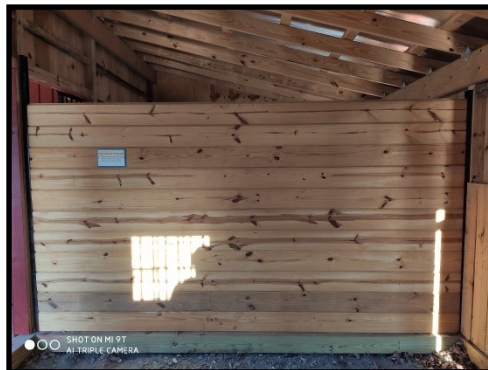

36x24 High Country Barn

- 4) 12x12 stalls, tack rooms, or open areas - your choice of layout
- 12x24 Center aisle & 36x24 Loft
- Painted siding and trim
- 20" Cupola
- **We deliver nationwide!** Listed price includes delivery and installation within 50 miles of Tryon, NC. **Call for details!**

Carolina Storage Solutions

www.DeliveredBarnsAndSheds.com
877-305-4277

Carolina Storage Solutions - OPTIONS - www.DeliveredBarnsAndSheds.com

28"x24" Standard Window
Slides horizontally

24"x36" Aluminum Window
Single-hung/Screened

28"x48" Single-Hung Wood Sash Window

36"x24" Drop Vent - Closed -

36"x24" Drop Vent - Open -

Gable Vent

20" Cupola w/ Horse Weathervane

4'x7' Dutch Door

36"x80" Wood Service Door

4'x7' Dutch Door w/ Window

Interior view of tack room

Interior view of 28"x24" standard window w/ metal grill

Service Door With Tempered Glass

PERSONALIZE

Chew guard in stall

Removable partition wall

3' Wall mounted hayrack w/ feed hole in grill