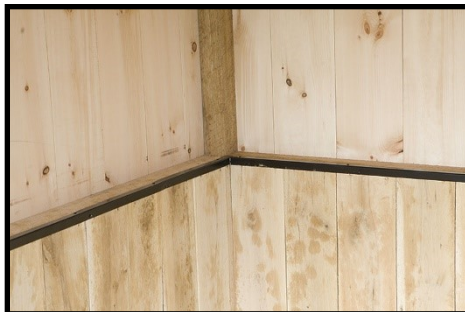

Interior view of tack room

Interior view of 28"x24" standard window w/ metal grill

Service Door With Tempered Glass

PERSONALIZE

Chew guard in stall

Removable partition wall

3' Wall mounted hayrack w/ feed hole in grill