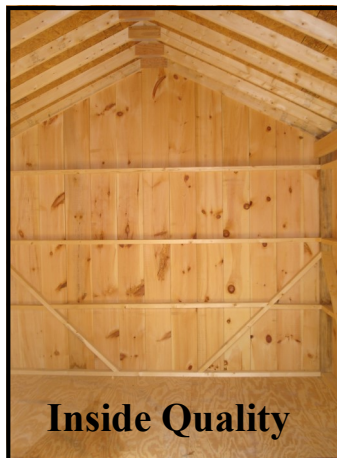

Inside Quality