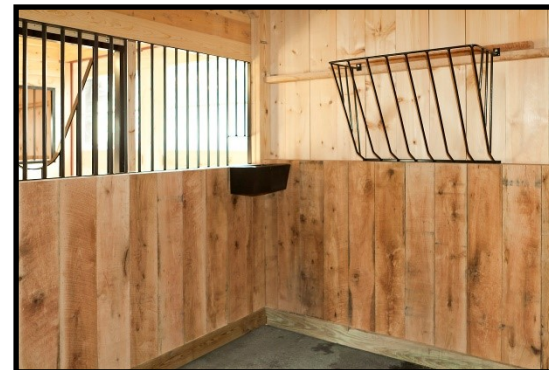

Many sizes and options to customize your barn!

Trailside Modular Barn

CUSTOMIZE YOUR BARN - shown with one lean to

36x24 Trailside Barn

- 4) 12x12 stalls, tack rooms, or open areas - your choice of layout
- 12x24 Center aisle
- Painted siding and trim
- 20" Cupola
- **We deliver nationwide!** Listed price includes delivery and installation within 50 miles of Tryon, NC. **Call for details!**

Carolina Storage Solutions

www.DeliveredBarnsAndSheds.com
877-305-4277

Carolina Storage Solutions - OPTIONS - www.DeliveredBarnsAndSheds.com

28"x24" Standard Window
Slides horizontally

24"x36" Aluminum Window
Single-hung/Screened

Interior view of tack room

Interior view of 28"x24" standard window w/ metal grill

Service Door With Tempered Glass

PERSONALIZE

Chew guard in stall

Removable partition wall

3' Wall mounted hayrack w/ feed hole in grill

CUSTOMIZE

SYP Kickboard - Floor to ceiling

Tempered Glass In Aisle Doors

Transom Windows in Aisle Doors

Sliding stall door w/ yoke in door

L-Shape Stairs To Loft

Single Sliding Door Above Center Aisle

Double Sliding Doors Above Center Aisle