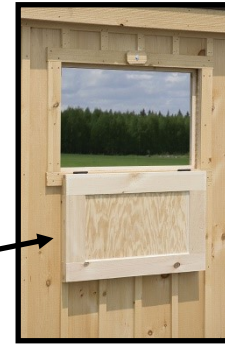

Carolina Storage Solutions

www.DeliveredBarnsAndSheds.com
877-305-4277

Carolina Storage Solutions - OPTIONS - www.DeliveredBarnsAndSheds.com

28"x24" Standard Window
Slides horizontally

24"x36" Aluminum Window
Single-hung/Screened

28"x48" Single-Hung Wood Sash Window

36"x24" Drop Vent - Closed -

36"x24" Drop Vent - Open -

Gable Vent

20" Cupola w/ Horse Weathervane

4'x7' Dutch Door

36"x80" Wood Service Door

4'x7' Dutch Door w/ Window

Interior view of tack room

Interior view of 28"x24" standard window w/ metal grill

Service Door With Tempered Glass

PERSONALIZE

Chew guard in stall

Removable partition wall

3' Wall mounted hayrack w/ feed hole in grill