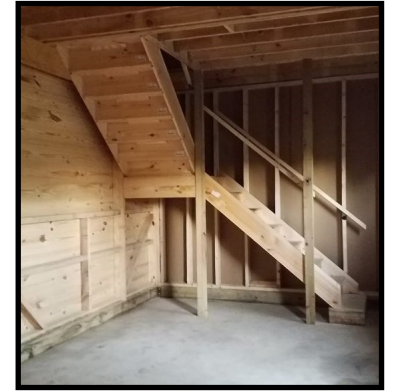

Many sizes and options to customize your barn!

Trailside Modular Barn

CUSTOMIZE YOUR BARN - shown with one lean to

36x24 Trailside Barn

- 4) 12x12 stalls, tack rooms, or open areas - your choice of layout
- 12x24 Center aisle
- Painted siding and trim
- 20" Cupola
- **We deliver nationwide!** Listed price includes delivery and installation within 50 miles of Tryon, NC. **Call for details!**

\$75,890.00

We deliver our barns nationwide! Call 877-305-4277

CUSTOMIZE YOUR BARN - shown with two lean to's

STANDARD FEATURES

- **MODULAR** - comes in two pieces with the center roof section built on site
- Accelerated onsite installation time
- 6x6 Pressure treated base rail
- Rough sawn oak framing
- Rough sawn pine board & batten siding
- SYP T&G stall fronts w/ grills
- Set of sliding doors in each end of aisle
- One sliding door and window per stall
- 4' Oak kick boards in stalls
- No loft
- Architectural shingles - 30 year warranty
- No stain or paint on exterior (optional)
- Free preliminary drawings of your barn!

Carolina Storage Solutions

www.DeliveredBarnsAndSheds.com
877-305-4277

Carolina Storage Solutions - OPTIONS - www.DeliveredBarnsAndSheds.com

28"x24" Standard Window
Slides horizontally

24"x36" Aluminum Window
Single-hung/Screened

CUSTOMIZE

SYP Kickboard - Floor to ceiling

Tempered Glass In Aisle Doors

Transom Windows in Aisle Doors

Sliding stall door w/ yoke in door

L-Shape Stairs To Loft

Single Sliding Door Above Center Aisle

Double Sliding Doors Above Center Aisle