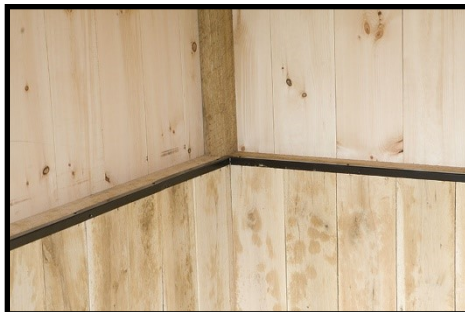

28"x48" Single-Hung Wood Sash Window

36"x24" Drop Vent - Closed -

36"x24" Drop Vent - Open -

Gable Vent

20" Cupola w/ Horse Weathervane

4'x7' Dutch Door

36"x80" Wood Service Door

4'x7' Dutch Door w/ Window

Interior view of tack room

Interior view of 28"x24" standard window w/ metal grill

Service Door With Tempered Glass

PERSONALIZE

Chew guard in stall

Removable partition wall

3' Wall mounted hayrack w/ feed hole in grill