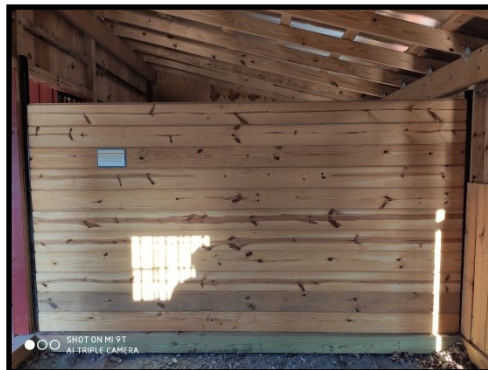

Many sizes and options to customize your barn!

Trailside Modular Barn

CUSTOMIZE YOUR BARN - shown with one lean to

36x24 Trailside Barn

- 4) 12x12 stalls, tack rooms, or open areas - your choice of layout
- 12x24 Center aisle
- Painted siding and trim
- 20" Cupola
- **We deliver nationwide!** Listed price includes delivery and installation within 50 miles of Tryon, NC. **Call for details!**

Carolina Storage Solutions

www.DeliveredBarnsAndSheds.com
877-305-4277

Carolina Storage Solutions - OPTIONS - www.DeliveredBarnsAndSheds.com

28"x24" Standard Window
Slides horizontally

24"x36" Aluminum Window
Single-hung/Screened

28"x48" Single-Hung Wood Sash Window

36"x24" Drop Vent - Closed -

36"x24" Drop Vent - Open -

Gable Vent

20" Cupola w/ Horse Weathervane

4'x7' Dutch Door

36"x80" Wood Service Door

4'x7' Dutch Door w/ Window

Interior view of tack room

Interior view of 28"x24" standard window w/ metal grill

Service Door With Tempered Glass

PERSONALIZE

Chew guard in stall

Removable partition wall

3' Wall mounted hayrack w/ feed hole in grill