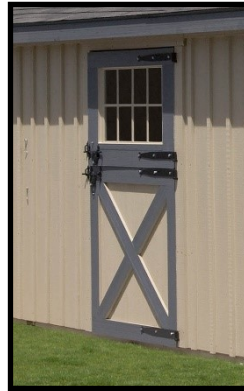

Many sizes and options to customize your barn!

Trailside Modular Barn

CUSTOMIZE YOUR BARN - shown with one lean to

36x24 Trailside Barn

- 4) 12x12 stalls, tack rooms, or open areas - your choice of layout
- 12x24 Center aisle
- Painted siding and trim
- 20" Cupola
- **We deliver nationwide!** Listed price includes delivery and installation within 50 miles of Tryon, NC. **Call for details!**

Carolina Storage Solutions

www.DeliveredBarnsAndSheds.com
877-305-4277

Carolina Storage Solutions - OPTIONS - www.DeliveredBarnsAndSheds.com

28"x24" Standard Window
Slides horizontally

24"x36" Aluminum Window
Single-hung/Screened

28"x48" Single-Hung Wood Sash Window

36"x24" Drop Vent - Closed -

36"x24" Drop Vent - Open -

Gable Vent

20" Cupola w/ Horse Weathervane

4'x7' Dutch Door

36"x80" Wood Service Door

4'x7' Dutch Door w/ Window

Interior view of tack room

Interior view of 28"x24" standard window w/ metal grill

Service Door With Tempered Glass

PERSONALIZE

Chew guard in stall

Removable partition wall

3' Wall mounted hayrack w/ feed hole in grill