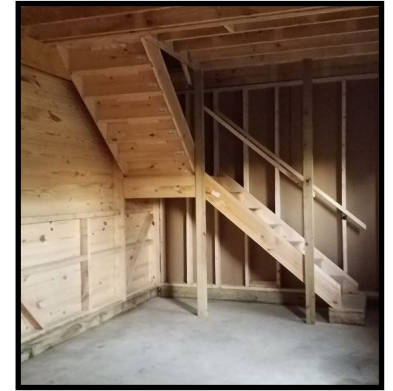

Shed Row Horse Barns

STANDARD FEATURES:

- 6x6 Pressure treated base rail
- Rough sawn oak framing
- **Rough sawn pine board & batten siding**
- 18" Overhang
- 4' Oak kick boards in stalls
- Dutch door and window with grill in each stall
- Full floor, service door, and one window in tack room
- Lifetime warranty architectural shingles
- No stain or paint on exterior (optional)
- **Your choice:** Solid divider wall or 4' wall with 2' metal grill between stalls and tack room

Caramel

Bronze

Smoke

Carolina Storage Solutions

www.DeliveredBarnsAndSheds.com
877-305-4277

Carolina Storage Solutions - OPTIONS - www.DeliveredBarnsAndSheds.com

28"x24" Standard Window
Slides horizontally

24"x36" Aluminum Window
Single-hung/Screened

28"x48" Single-Hung Wood Sash Window

36"x24" Drop Vent - Closed -

36"x24" Drop Vent - Open -

Gable Vent

20" Cupola w/ Horse Weathervane

4'x7' Dutch Door

36"x80" Wood Service Door

4'x7' Dutch Door w/ Window

CUSTOMIZE

SYP Kickboard - Floor to ceiling

Tempered Glass In Aisle Doors

Transom Windows in Aisle Doors

Sliding stall door w/ yoke in door

L-Shape Stairs To Loft

Single Sliding Door Above Center Aisle

Double Sliding Doors Above Center Aisle