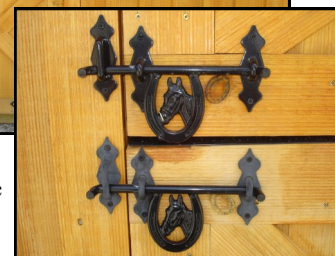

**Carolina
Storage
Solutions**

www.DeliveredBarnsAndSheds.com

Inside of stall - Kick board and window with metal grill; No floor

ABOVE: 4' wall with 2' metal grill
BELOW: Solid divider wall

Dutch Door with horseshoe hardware