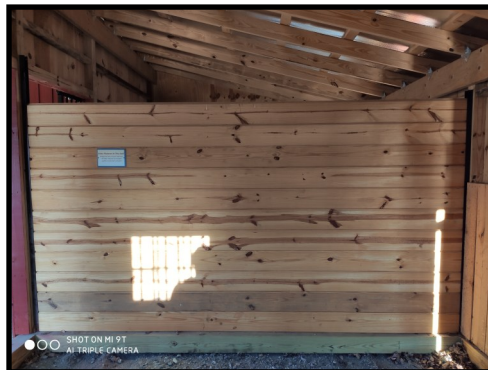

Shed Row Horse Barns

STANDARD FEATURES:

- 6x6 Pressure treated base rail
- Rough sawn oak framing
- **Rough sawn pine board & batten siding**
- 18" Overhang
- 4' Oak kick boards in stalls
- Dutch door and window with grill in each stall
- Full floor, service door, and one window in tack room
- Lifetime warranty architectural shingles
- No stain or paint on exterior (optional)
- **Your choice:** Solid divider wall or 4' wall with 2' metal grill between stalls and tack room

28"x48" Single-Hung Wood Sash Window

36"x24" Drop Vent - Closed -

36"x24" Drop Vent - Open -

Gable Vent

20" Cupola w/ Horse Weathervane

4'x7' Dutch Door

36"x80" Wood Service Door

4'x7' Dutch Door w/ Window

Interior view of tack room

Interior view of 28"x24" standard window w/ metal grill

Service Door With Tempered Glass

PERSONALIZE

Chew guard in stall

Removable partition wall

3' Wall mounted hayrack w/ feed hole in grill

CUSTOMIZE

SYP Kickboard - Floor to ceiling

Tempered Glass In Aisle Doors

Transom Windows in Aisle Doors

Sliding stall door w/ yoke in door

L-Shape Stairs To Loft

Single Sliding Door Above Center Aisle

Double Sliding Doors Above Center Aisle