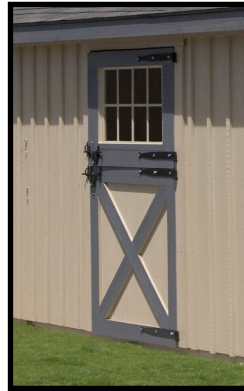

Shed Row Horse Barns

STANDARD FEATURES:

- 6x6 Pressure treated base rail
- Rough sawn oak framing
- **Rough sawn pine board & batten siding**
- 18" Overhang
- 4' Oak kick boards in stalls
- Dutch door and window with grill in each stall
- Full floor, service door, and one window in tack room
- Lifetime warranty architectural shingles
- No stain or paint on exterior (optional)
- **Your choice:** Solid divider wall or 4' wall with 2' metal grill between stalls and tack room

Caramel

Bronze

Smoke

Carolina Storage Solutions

www.DeliveredBarnsAndSheds.com
877-305-4277

Carolina Storage Solutions - OPTIONS - www.DeliveredBarnsAndSheds.com

28"x24" Standard Window
Slides horizontally

24"x36" Aluminum Window
Single-hung/Screened

28"x48" Single-Hung Wood Sash Window

36"x24" Drop Vent - Closed -

36"x24" Drop Vent - Open -

Gable Vent

20" Cupola w/ Horse Weathervane

4'x7' Dutch Door

36"x80" Wood Service Door

4'x7' Dutch Door w/ Window

Interior view of tack room

Interior view of 28"x24" standard window w/ metal grill

Service Door With Tempered Glass

PERSONALIZE

Chew guard in stall

Removable partition wall

3' Wall mounted hayrack w/ feed hole in grill